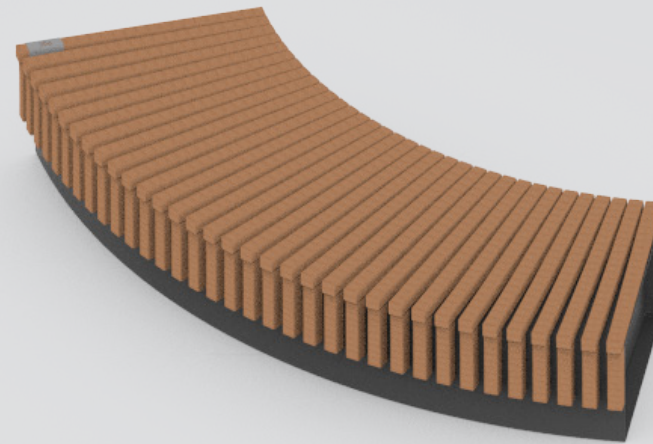

# Seating Element Podium Low

150x100x45cm

Cumaru FSC 100%

CorTen steel

RAL Colour

Public Outdoor Creations  
Proostwetering 78  
3604 DB Maarssen  
The Netherlands  
+ 31 (0)346 8301 72  
[info@publicoutdoorcreations.nl](mailto:info@publicoutdoorcreations.nl)  
[www.publicoutdoorcreations.nl](http://www.publicoutdoorcreations.nl)