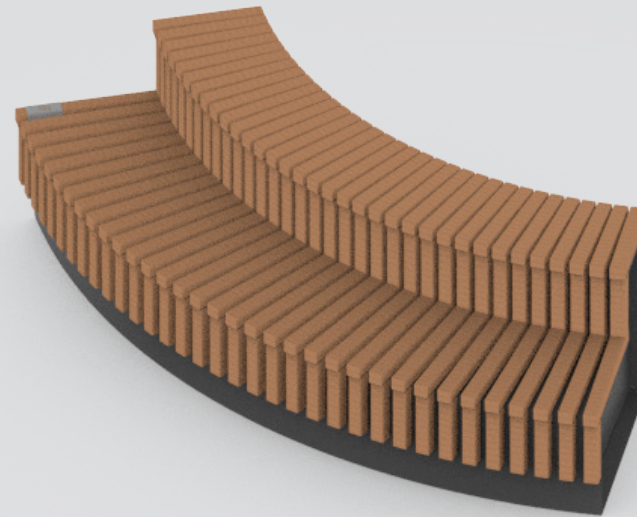

Seating Element Podium High

150x100x75cm

Cumaru FSC 100%

CorTen steel

RAL Colour

Public Outdoor Creations
Proostwetering 78
3604 DB Maarssen
The Netherlands
+ 31 (0)346 8301 72
info@publicoutdoorcreations.nl
www.publicoutdoorcreations.nl