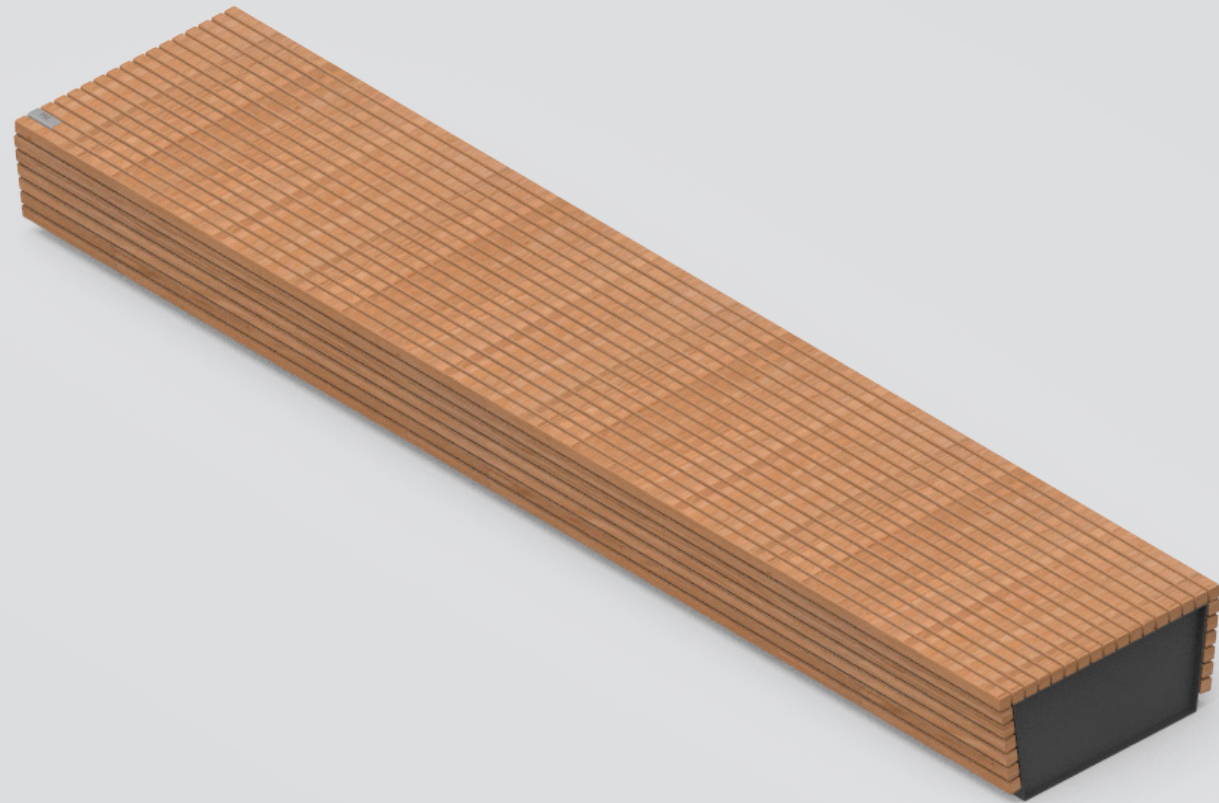

# Seating Element Bench XL

480x110x45cm

Public Outdoor Creations  
Proostwetering 78  
3604 DB Maarssen  
The Netherlands  
+ 31 (0)346 8301 72  
info@publicoutdoorcreations.nl  
www.publicoutdoorcreations.nl