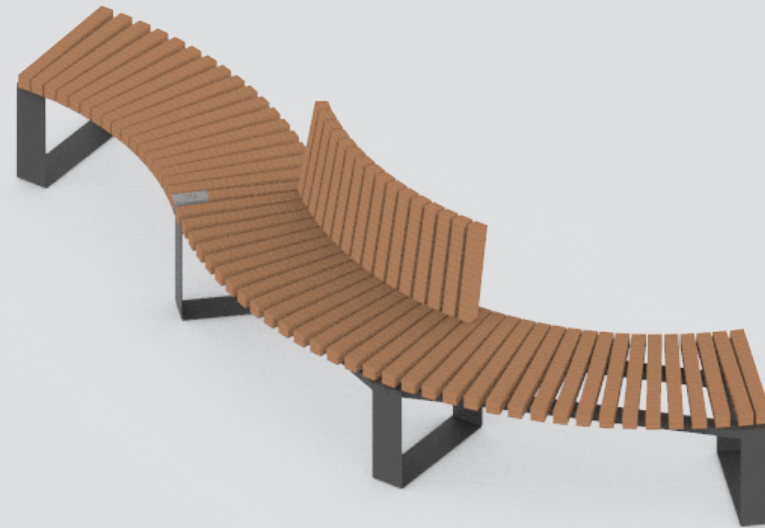

# Seating Element Bench Low

any size

Public Outdoor Creations  
Proostwetering 78  
3604 DB Maarssen  
The Netherlands  
+ 31 (0)346 8301 72  
[info@publicoutdoorcreations.nl](mailto:info@publicoutdoorcreations.nl)  
[www.publicoutdoorcreations.nl](http://www.publicoutdoorcreations.nl)