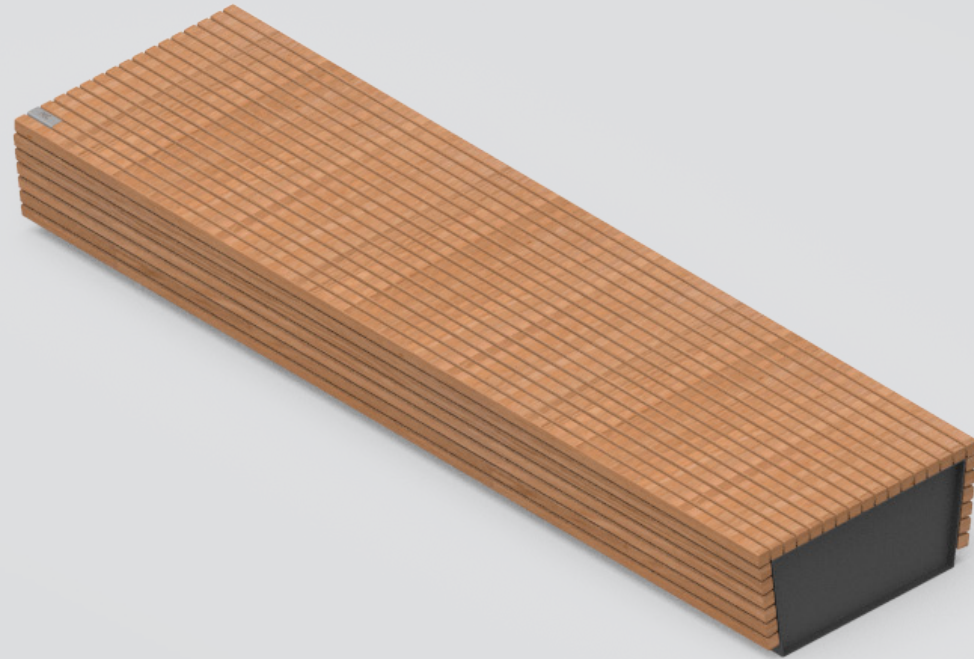

# Seating Element Bench L

360x110x45cm

Cumaru FSC 100%

CorTen steel

RAL Colour

Public Outdoor Creations  
Proostwetering 78  
3604 DB Maarssen  
The Netherlands  
+ 31 (0)346 8301 72  
[info@publicoutdoorcreations.nl](mailto:info@publicoutdoorcreations.nl)  
[www.publicoutdoorcreations.nl](http://www.publicoutdoorcreations.nl)