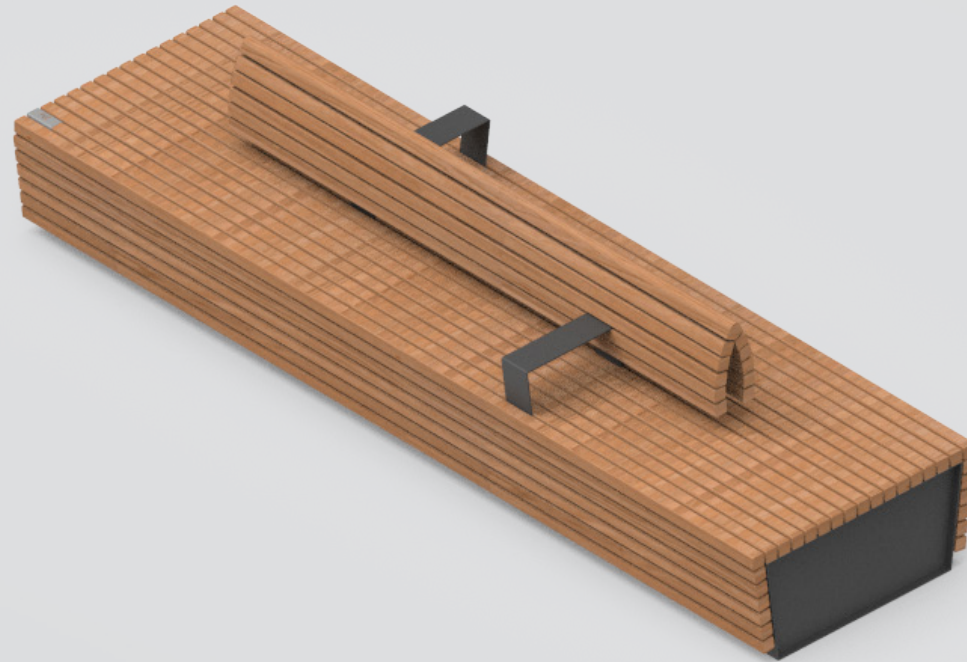

Seating Element Bench High L

360x110x85cm

Public Outdoor Creations
Proostwetering 78
3604 DB Maarssen
The Netherlands
+ 31 (0)346 8301 72
info@publicoutdoorcreations.nl
www.publicoutdoorcreations.nl