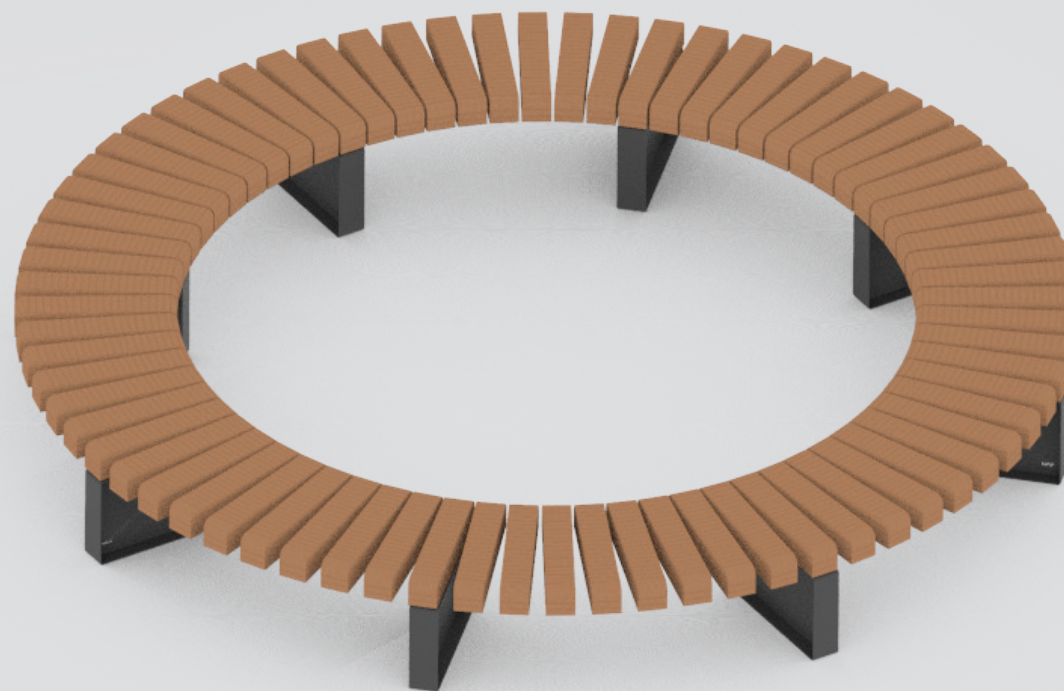

# Seating Element Bench Circular Low

D300x50x45cm  
D450x50x45cm

Public Outdoor Creations  
Proostwetering 78  
3604 DB Maarssen  
The Netherlands  
+ 31 (0)346 8301 72  
info@publicoutdoorcreations.nl  
www.publicoutdoorcreations.nl