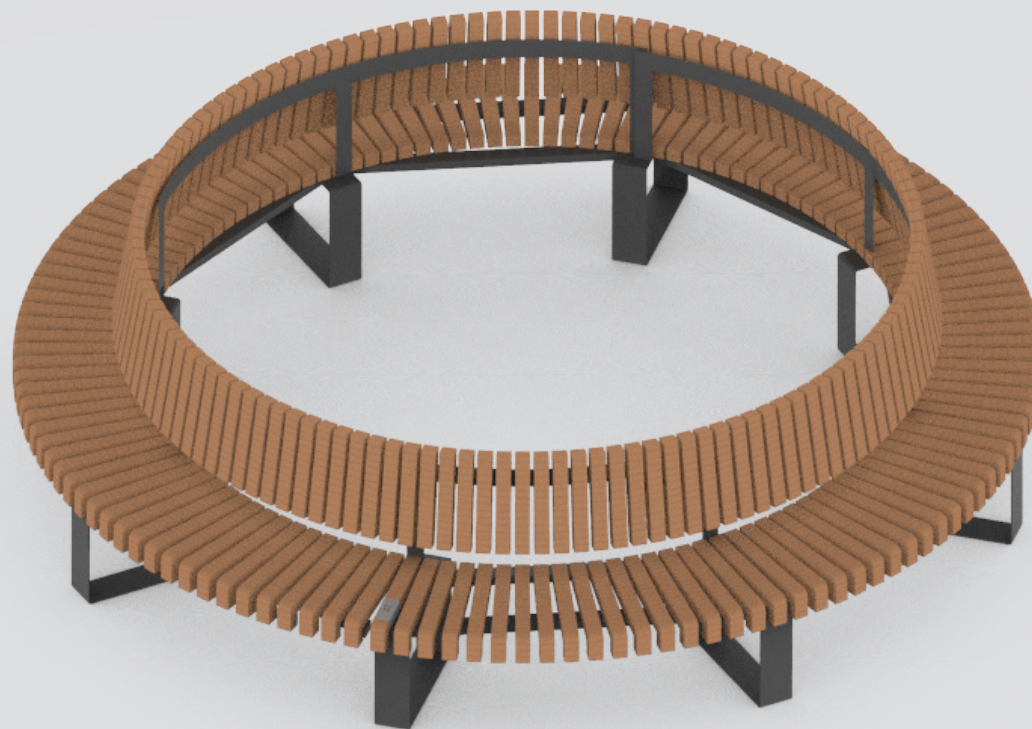

Seating Element Bench Circular High

D300x50x90cm
D450x50x90cm

Cumaru FSC 100%

CorTen steel

RAL Colour

Public Outdoor Creations
Proostwetering 78
3604 DB Maarssen
The Netherlands
+ 31 (0)346 8301 72
info@publicoutdoorcreations.nl
www.publicoutdoorcreations.nl