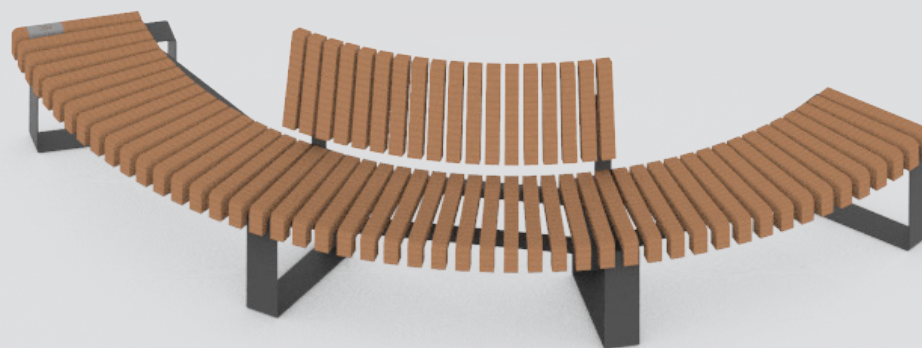

Seating Element Bench A-symmetrical

any size

Public Outdoor Creations
Proostwetering 78
3604 DB Maarssen
The Netherlands
+ 31 (0)346 8301 72
info@publicoutdoorcreations.nl
www.publicoutdoorcreations.nl