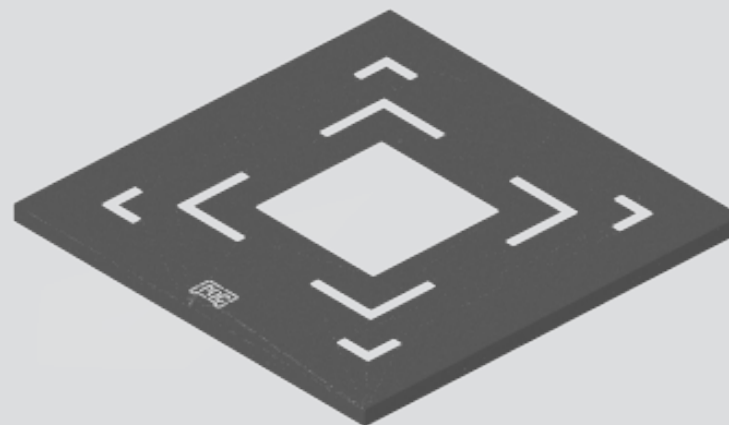

Root Grid Square Straight Minimal

120x120x5cm
180x180x5cm
240x240x5cm

CorTen steel

RAL Colour

Public Outdoor Creations
Proostwetering 78
3604 DB Maarssen
The Netherlands
+ 31 (0)346 8301 72
info@publicoutdoorcreations.nl
www.publicoutdoorcreations.nl