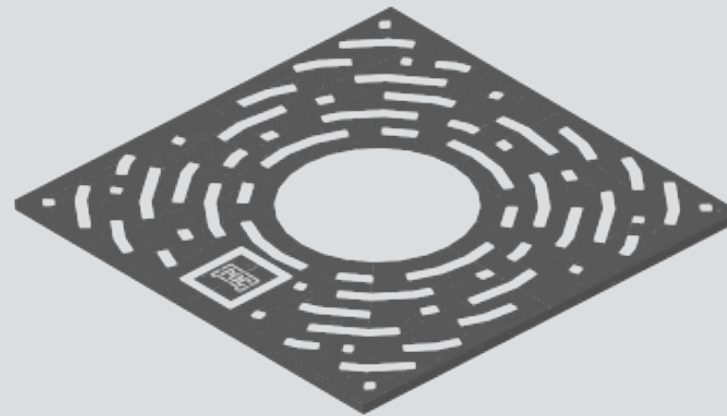

Root Grid Square Curved

120x120x5cm
180x180x5cm
240x240x5cm

CorTen steel

RAL Colour

Public Outdoor Creations
Proostwetering 78
3604 DB Maarssen
The Netherlands
+ 31 (0)346 8301 72
info@publicoutdoorcreations.nl
www.publicoutdoorcreations.nl