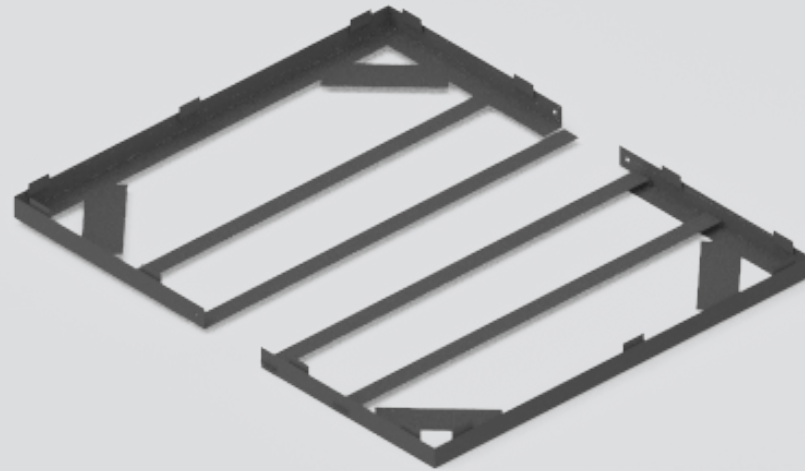

Root Grid Ground Frame

traffic class
A 15 Kn
B 30 Kn
C 45 Kn

CorTen steel

RAL Colour

Public Outdoor Creations
Proostwetering 78
3604 DB Maarssen
The Netherlands
+ 31 (0)346 8301 72
info@publicoutdoorcreations.nl
www.publicoutdoorcreations.nl