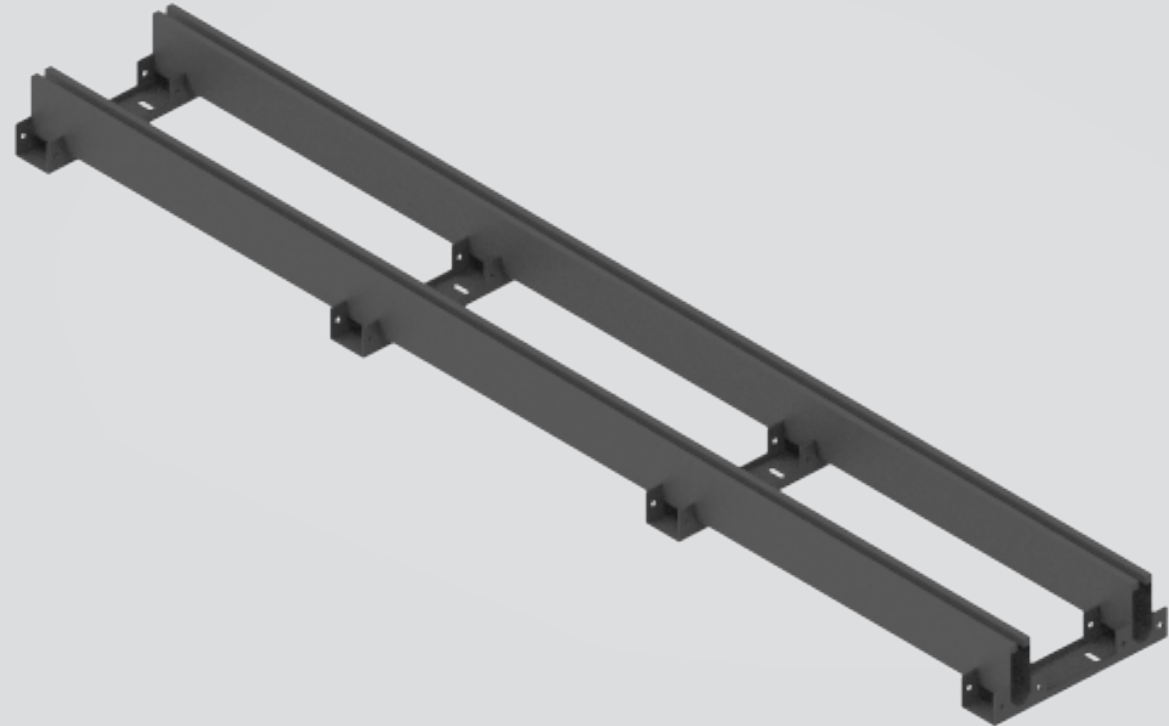

# Plug & Play Strip

300x19cm

CorTen steel

RAL Colour

Public Outdoor Creations  
Proostwetering 78  
3604 DB Maarssen  
The Netherlands  
+ 31 (0)346 8301 72  
[info@publicoutdoorcreations.nl](mailto:info@publicoutdoorcreations.nl)  
[www.publicoutdoorcreations.nl](http://www.publicoutdoorcreations.nl)