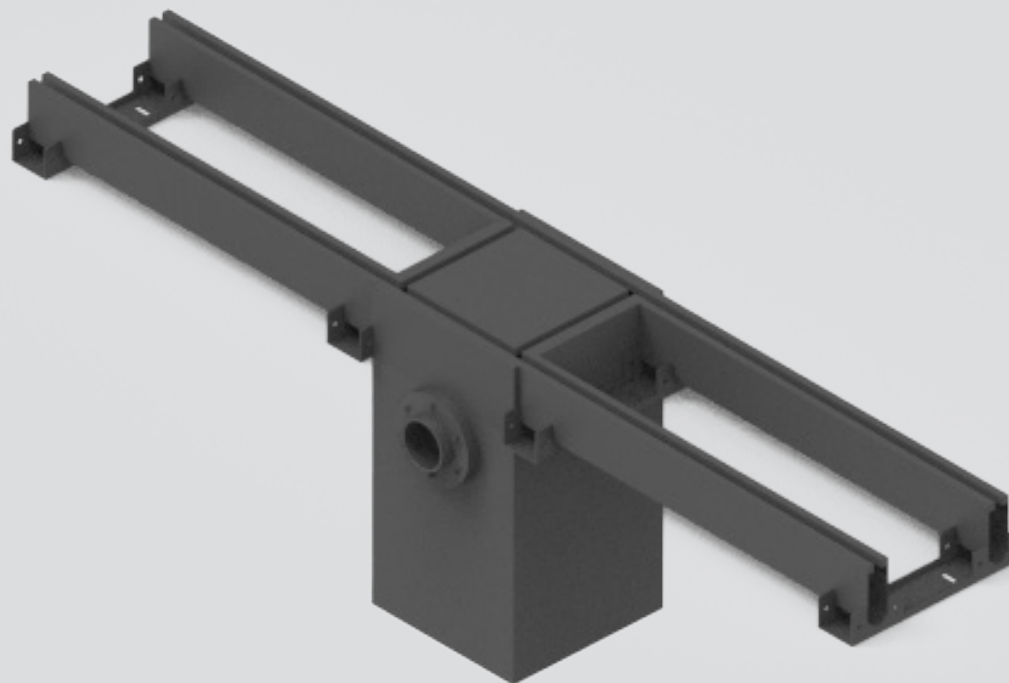

# Plug & Play Drainage

300x35x19cm

CorTen steel

RAL Colour

Public Outdoor Creations  
Proostwetering 78  
3604 DB Maarssen  
The Netherlands  
+ 31 (0)346 8301 72  
[info@publicoutdoorcreations.nl](mailto:info@publicoutdoorcreations.nl)  
[www.publicoutdoorcreations.nl](http://www.publicoutdoorcreations.nl)