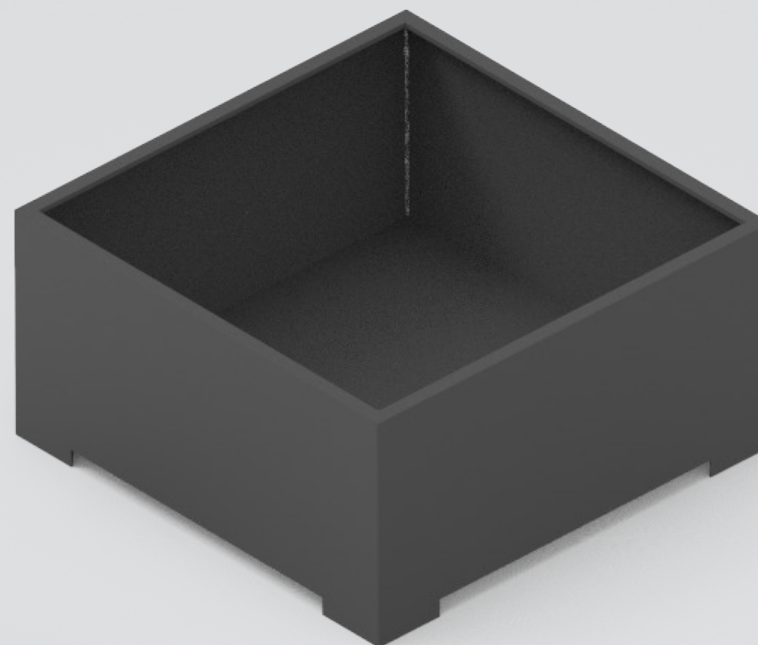

# Planter Square High

120x120x90cm  
180x180x90cm  
240x240x90cm

CorTen steel

RAL Colour

Public Outdoor Creations  
Proostwetering 78  
3604 DB Maarssen  
The Netherlands  
+ 31 (0)346 8301 72  
[info@publicoutdoorcreations.nl](mailto:info@publicoutdoorcreations.nl)  
[www.publicoutdoorcreations.nl](http://www.publicoutdoorcreations.nl)