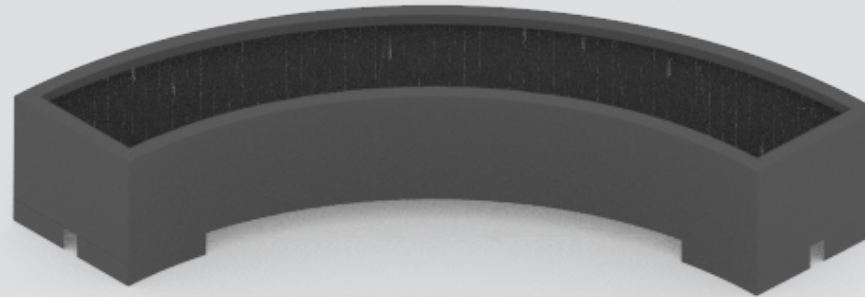

Planter Small Low Curved

240x60x40cm

Public Outdoor Creations
Proostwetering 78
3604 DB Maarssen
The Netherlands
+ 31 (0)346 8301 72
info@publicoutdoorcreations.nl
www.publicoutdoorcreations.nl