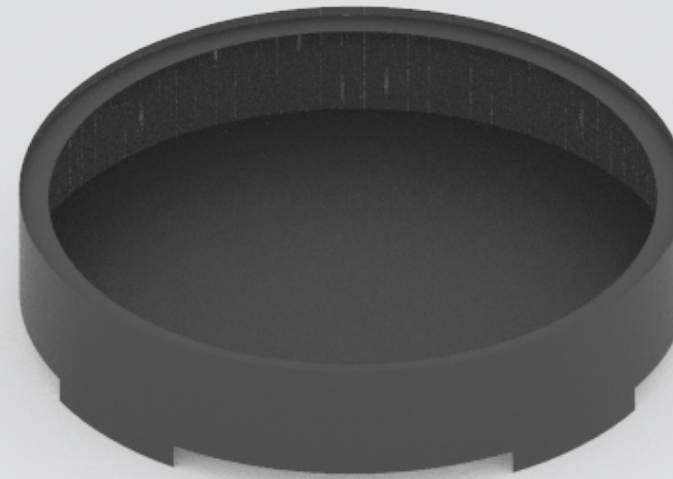

Planter Round Low

120x40cm
180x40cm
240x40cm

Root Care

CorTen steel

RAL Colour

Public Outdoor Creations
Proostwetering 78
3604 DB Maarssen
The Netherlands
+ 31 (0)346 8301 72
info@publicoutdoorcreations.nl
www.publicoutdoorcreations.nl