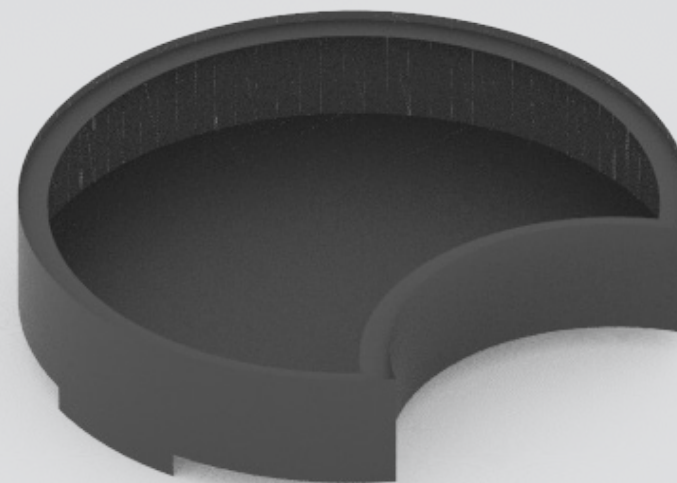

Planter Round Low Cut-out

180x90cm
240x90cm

Root Care

CorTen steel

RAL Colour

Public Outdoor Creations
Proostwetering 78
3604 DB Maarssen
The Netherlands
+ 31 (0)346 8301 72
info@publicoutdoorcreations.nl
www.publicoutdoorcreations.nl