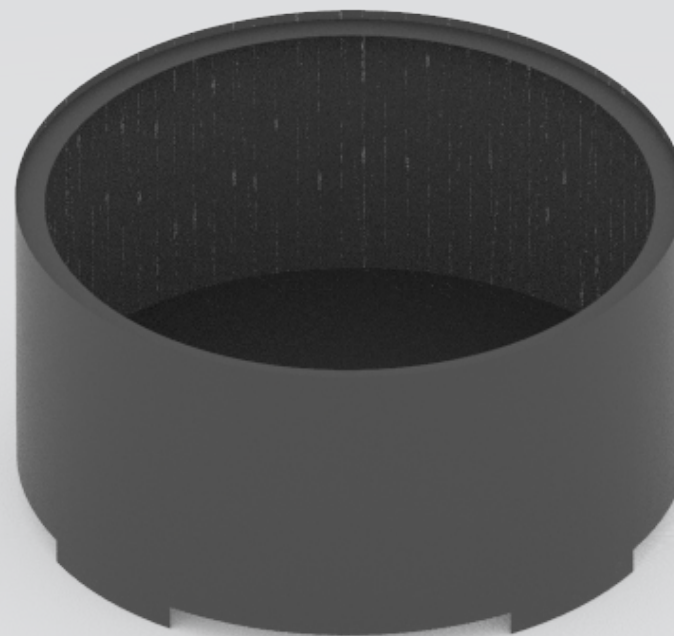

Planter Round High

120x90cm
180x90cm
240x90cm

Root Care

CorTen steel

RAL Colour

Public Outdoor Creations
Proostwetering 78
3604 DB Maarssen
The Netherlands
+ 31 (0)346 8301 72
info@publicoutdoorcreations.nl
www.publicoutdoorcreations.nl