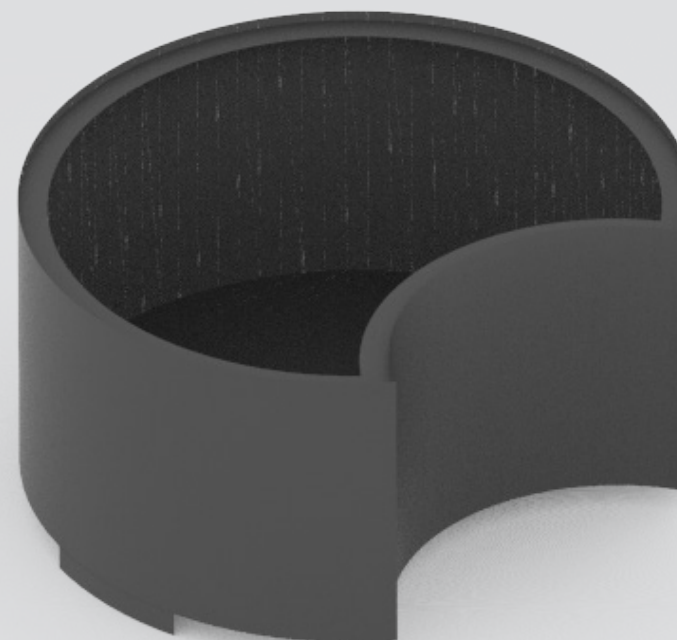

Planter Round High Cut-out

180x90cm
240x90cm

Root Care

CorTen steel

RAL Colour

Public Outdoor Creations
Proostwetering 78
3604 DB Maarssen
The Netherlands
+ 31 (0)346 8301 72
info@publicoutdoorcreations.nl
www.publicoutdoorcreations.nl