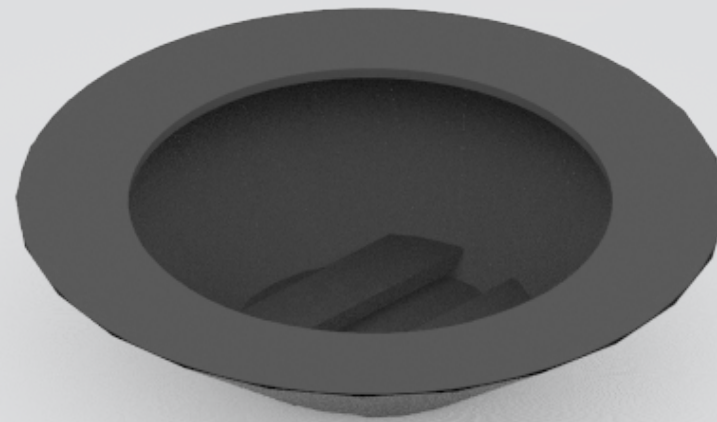

Planter Pot

120x40cm
180x40cm
240x40cm

Root Care

CorTen steel

RAL Colour

Public Outdoor Creations
Proostwetering 78
3604 DB Maarssen
The Netherlands
+ 31 (0)346 8301 72
info@publicoutdoorcreations.nl
www.publicoutdoorcreations.nl