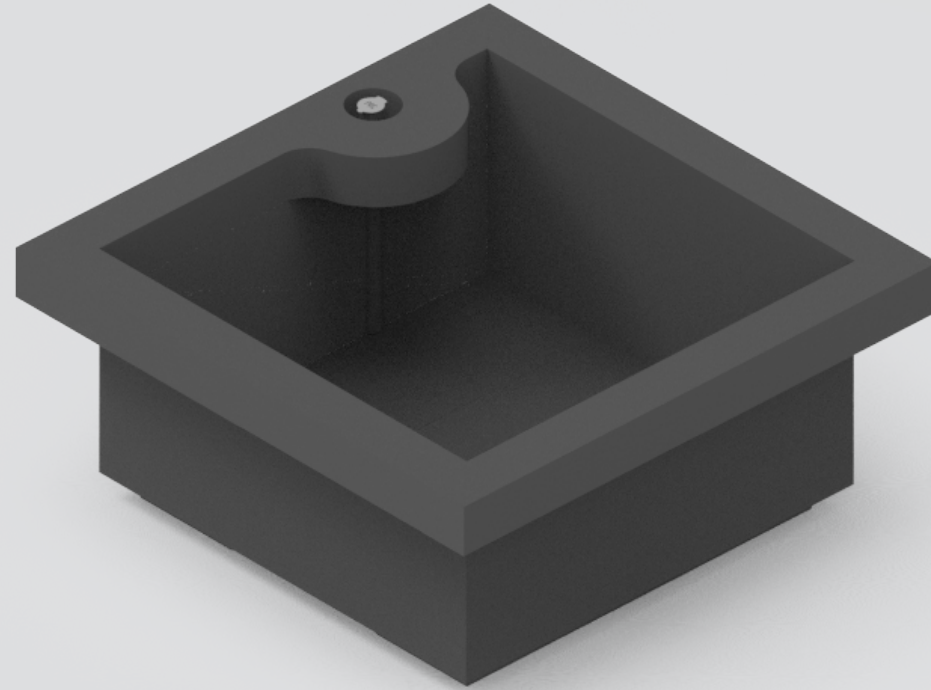

# Planter Mighty Planter

180x180x100cm  
240x240x100cm

Designed by KuiperCompagnons

CorTen steel

RAL Colour

Public Outdoor Creations  
Proostwetering 78  
3604 DB Maarssen  
The Netherlands  
+ 31 (0)346 8301 72  
[info@publicoutdoorcreations.nl](mailto:info@publicoutdoorcreations.nl)  
[www.publicoutdoorcreations.nl](http://www.publicoutdoorcreations.nl)