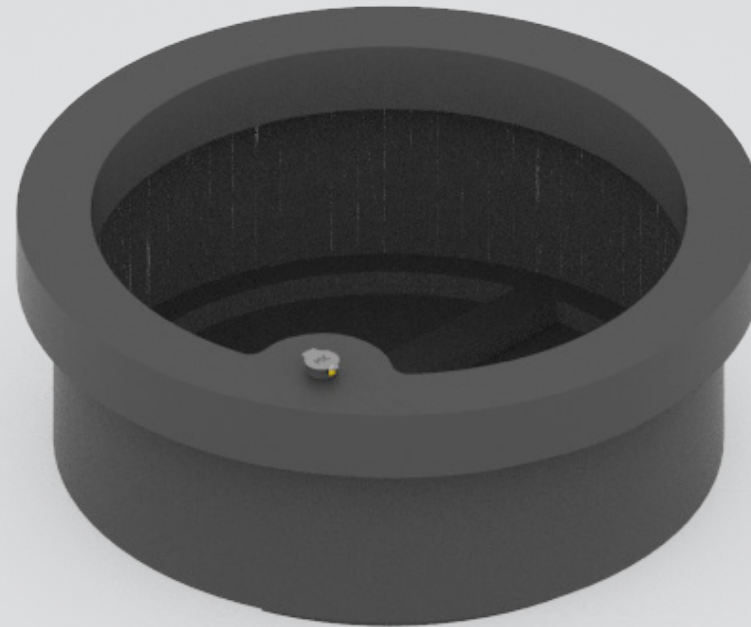

Planter Mighty Planter

180x180x100cm
240x240x100cm

Designed by KuiperCompagnons

CorTen steel

RAL Colour

Public Outdoor Creations
Proostwetering 78
3604 DB Maarssen
The Netherlands
+ 31 (0)346 8301 72
info@publicoutdoorcreations.nl
www.publicoutdoorcreations.nl