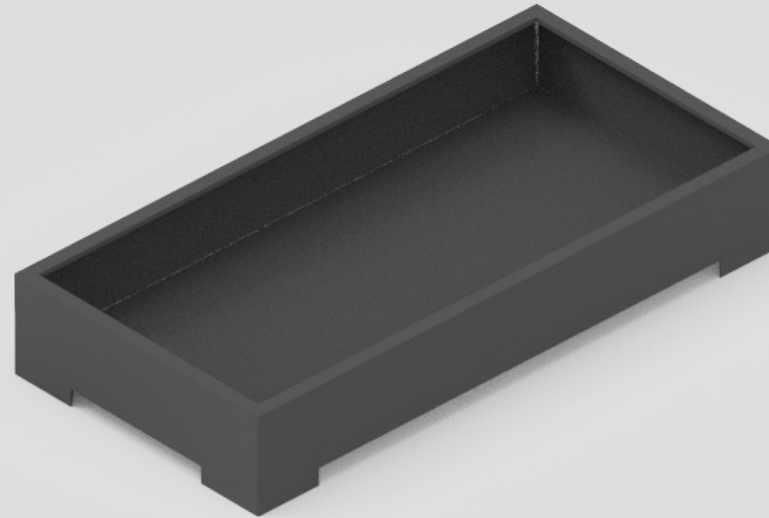

Planter Long Low

180x120x40cm
240x120x40cm

Public Outdoor Creations
Proostwetering 78
3604 DB Maarssen
The Netherlands
+ 31 (0)346 8301 72
info@publicoutdoorcreations.nl
www.publicoutdoorcreations.nl