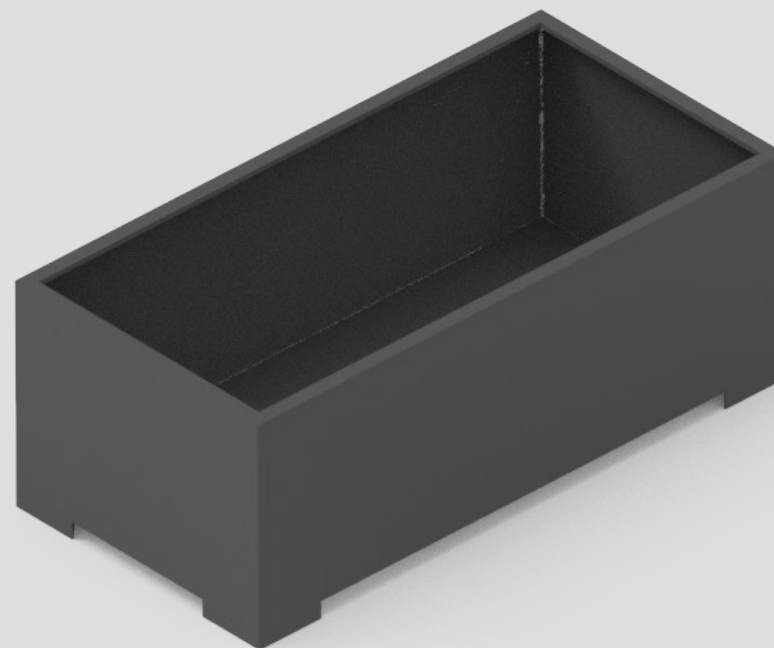

Planter Long High

180x120x90cm
240x120x90cm

Root Care

CorTen steel

RAL Colour

Public Outdoor Creations
Proostwetering 78
3604 DB Maarssen
The Netherlands
+ 31 (0)346 8301 72
info@publicoutdoorcreations.nl
www.publicoutdoorcreations.nl