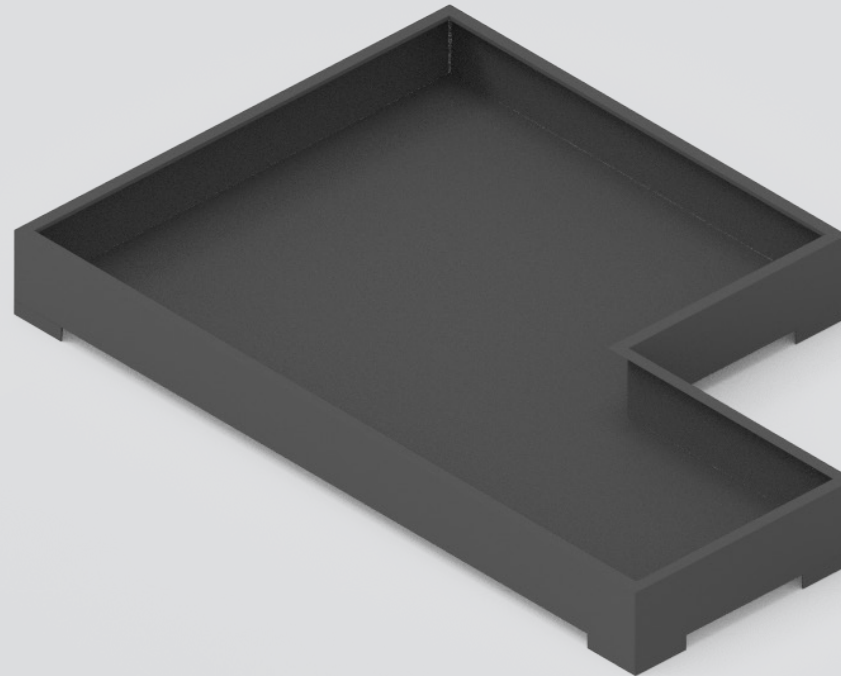

# Planter Garden

360x240x40cm

CorTen steel

RAL Colour

Public Outdoor Creations  
Proostwetering 78  
3604 DB Maarssen  
The Netherlands  
+ 31 (0)346 8301 72  
[info@publicoutdoorcreations.nl](mailto:info@publicoutdoorcreations.nl)  
[www.publicoutdoorcreations.nl](http://www.publicoutdoorcreations.nl)