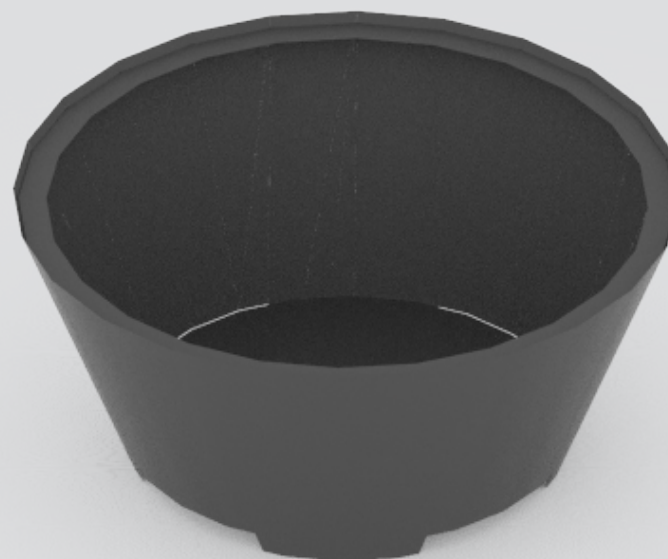

Planter Conical

120x90cm
180x90cm
240x90cm

CorTen steel

RAL Colour

Public Outdoor Creations
Proostwetering 78
3604 DB Maarssen
The Netherlands
+ 31 (0)346 8301 72
info@publicoutdoorcreations.nl
www.publicoutdoorcreations.nl