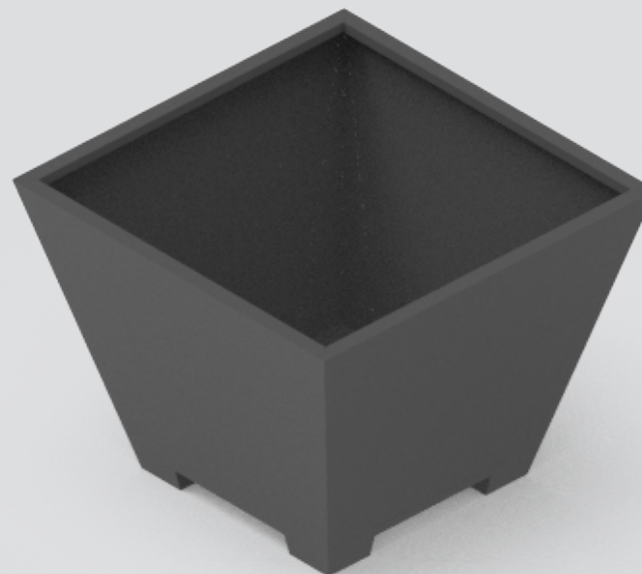

Planter Conical High

120x120x90cm
180x180x90cm
240x240x90cm

Root Care

CorTen steel

RAL Colour

Public Outdoor Creations
Proostwetering 78
3604 DB Maarssen
The Netherlands
+ 31 (0)346 8301 72
info@publicoutdoorcreations.nl
www.publicoutdoorcreations.nl