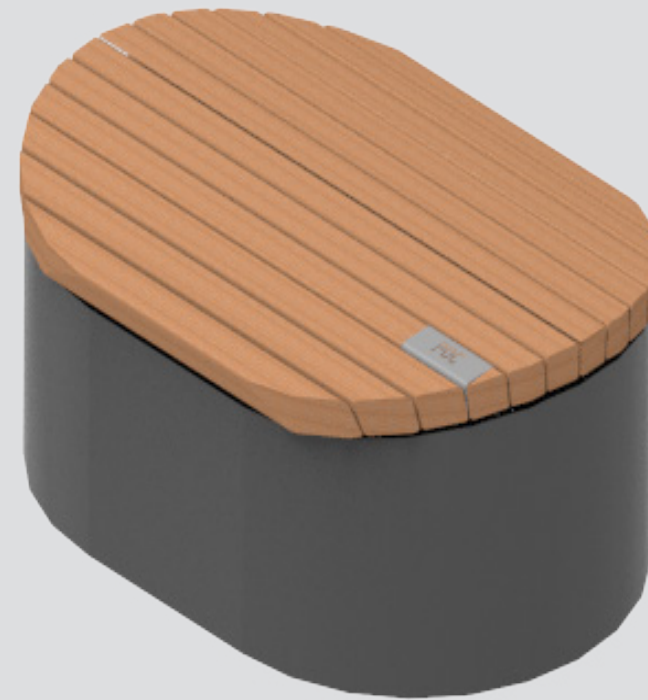

# Hocker Solid

90x90x46cm

Cumaru FSC 100%

CorTen steel

RAL Colour

Public Outdoor Creations  
Proostwetering 78  
3604 DB Maarssen  
The Netherlands  
+ 31 (0)346 8301 72  
[info@publicoutdoorcreations.nl](mailto:info@publicoutdoorcreations.nl)  
[www.publicoutdoorcreations.nl](http://www.publicoutdoorcreations.nl)