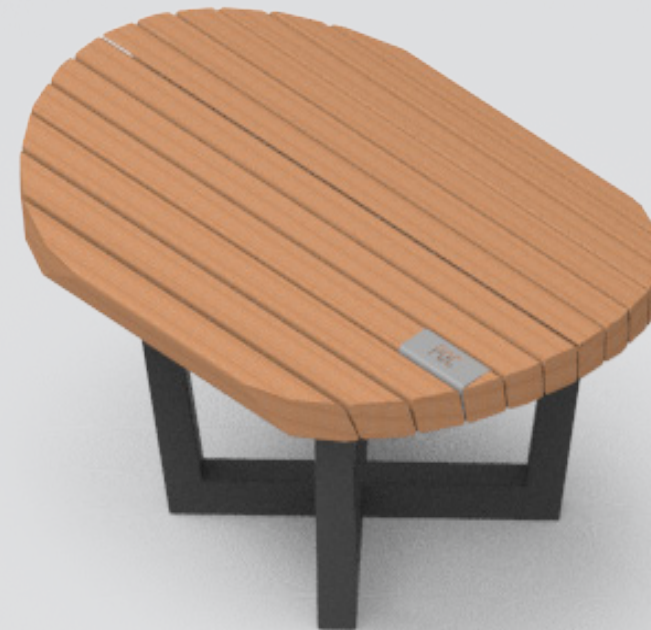

Hocker Cross

90x90x46cm

Cumaru FSC 100%

CorTen steel

RAL Colour

Public Outdoor Creations
Proostwetering 78
3604 DB Maarssen
The Netherlands
+ 31 (0)346 8301 72
info@publicoutdoorcreations.nl
www.publicoutdoorcreations.nl