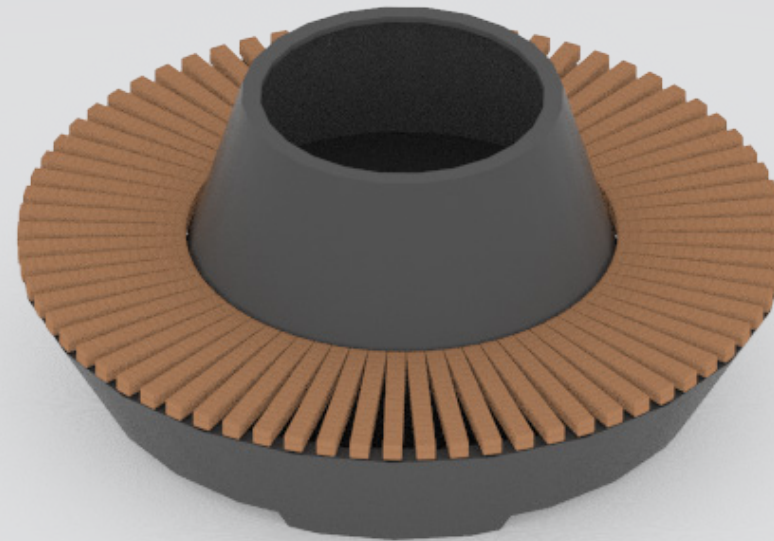

# Green Seat i-Cone Round

200x90cm

Public Outdoor Creations  
Proostwetering 78  
3604 DB Maarssen  
The Netherlands  
+ 31 (0)346 8301 72  
info@publicoutdoorcreations.nl  
www.publicoutdoorcreations.nl