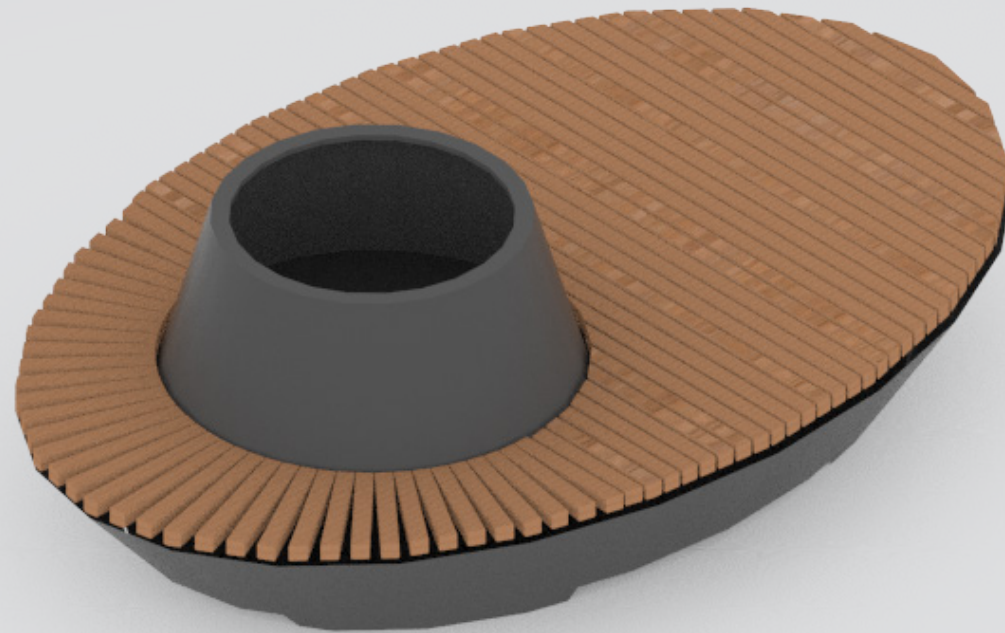

Green Seat i-Cone Round Long

360x90cm

Cumaru FSC 100%

Root Care

CorTen steel

RAL Colour

Public Outdoor Creations
Proostwetering 78
3604 DB Maarssen
The Netherlands
+ 31 (0)346 8301 72
info@publicoutdoorcreations.nl
www.publicoutdoorcreations.nl