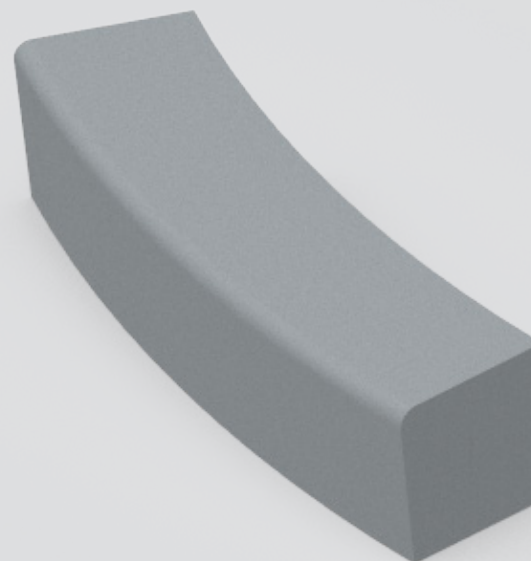

Concrete Border Curved

200x50x50cm
any radius > 150cm

Concrete Light

Concrete Dark

Public Outdoor Creations
Proostwetering 78
3604 DB Maarssen
The Netherlands
+ 31 (0)346 8301 72
info@publicoutdoorcreations.nl
www.publicoutdoorcreations.nl