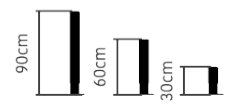

# Bollard Wood

- 11x11x90cm
- 11x11x60cm
- 11x11x30cm

Cumaru FSC 100%

CorTen steel

RAL Colour

Public Outdoor Creations  
Proostwetering 78  
3604 DB Maarssen  
The Netherlands  
+ 31 (0)346 8301 72  
info@publicoutdoorcreations.nl  
www.publicoutdoorcreations.nl