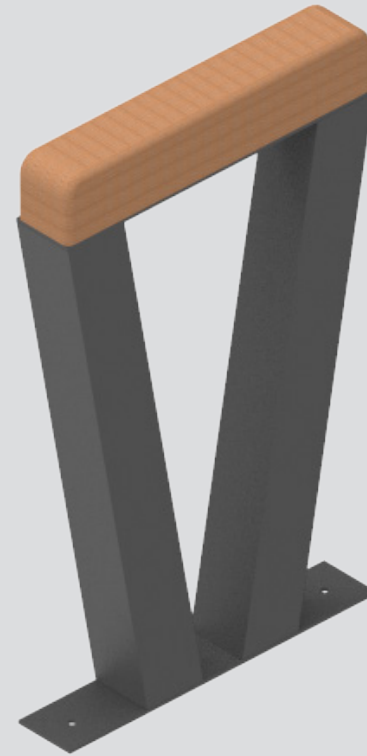

Bike Clip Sturdy

85x40x9cm

Public Outdoor Creations
Proostwetering 78
3604 DB Maarssen
The Netherlands
+ 31 (0)346 8301 72
info@publicoutdoorcreations.nl
www.publicoutdoorcreations.nl