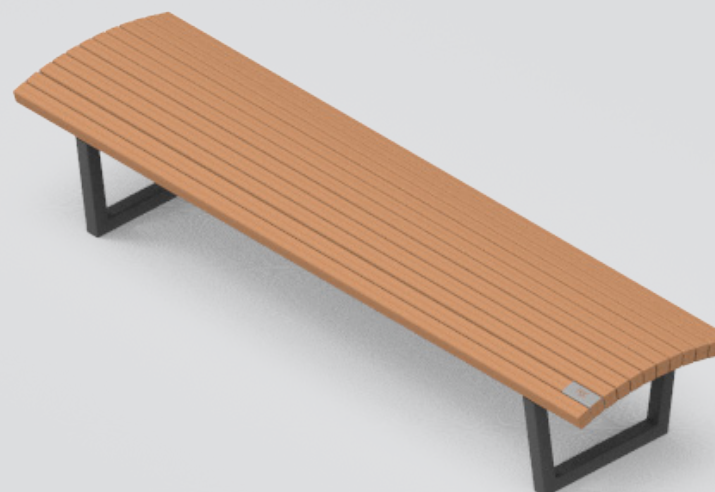

Bench Sofa Park Wood

240x60x46cm
300x60x46cm

Public Outdoor Creations
Proostwetering 78
3604 DB Maarssen
The Netherlands
+ 31 (0)346 8301 72
info@publicoutdoorcreations.nl
www.publicoutdoorcreations.nl