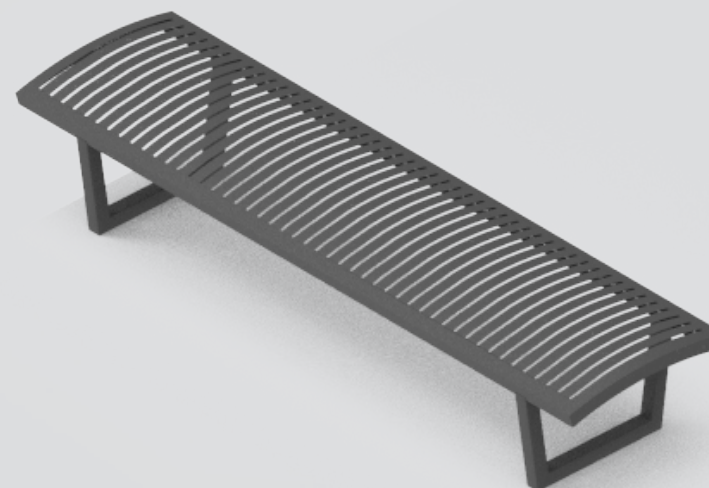

# Bench Sofa Park Metal

240x60x46cm  
300x60x46cm

CorTen steel

RAL Colour

Public Outdoor Creations  
Proostwetering 78  
3604 DB Maarssen  
The Netherlands  
+ 31 (0)346 8301 72  
[info@publicoutdoorcreations.nl](mailto:info@publicoutdoorcreations.nl)  
[www.publicoutdoorcreations.nl](http://www.publicoutdoorcreations.nl)