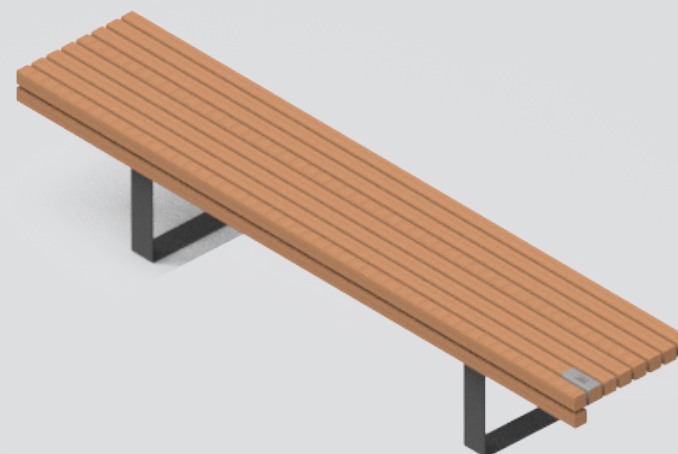

Bench Low

240x60x46cm
300x60x46cm

Cumaru FSC 100%

CorTen steel

RAL Colour

Public Outdoor Creations
Proostwetering 78
3604 DB Maarssen
The Netherlands
+ 31 (0)346 8301 72
info@publicoutdoorcreations.nl
www.publicoutdoorcreations.nl