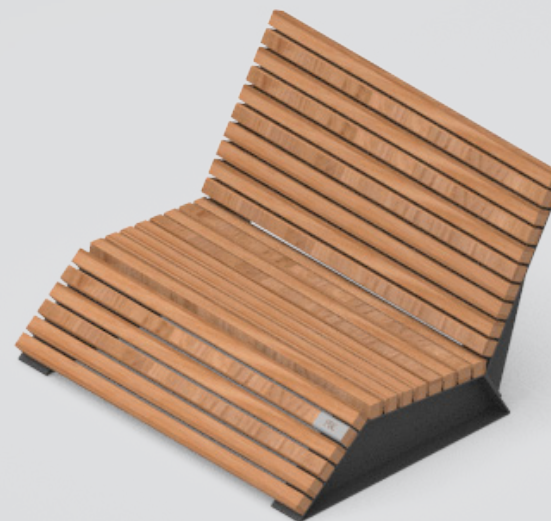

Bench Lounge Double

110x120x80cm

Cumaru FSC 100%

CorTen steel

RAL Colour

Public Outdoor Creations
Proostwetering 78
3604 DB Maarssen
The Netherlands
+ 31 (0)346 8301 72
info@publicoutdoorcreations.nl
www.publicoutdoorcreations.nl