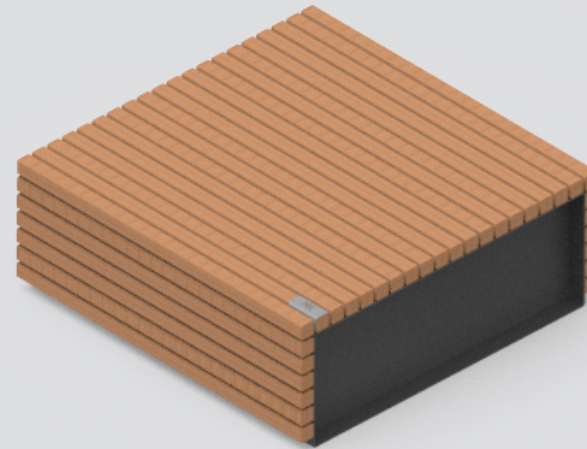

Bench Block Wide

120x120x46cm

Cumaru FSC 100%

CorTen steel

RAL Colour

Public Outdoor Creations
Proostwetering 78
3604 DB Maarssen
The Netherlands
+ 31 (0)346 8301 72
info@publicoutdoorcreations.nl
www.publicoutdoorcreations.nl