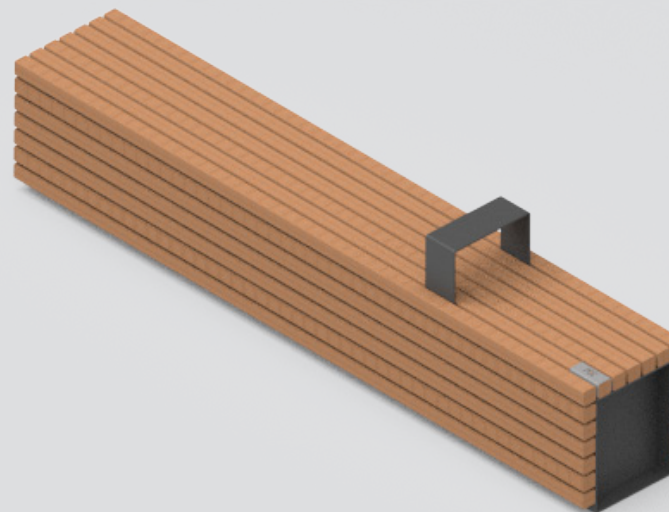

# Bench Block Long

240x40x46cm  
300x40x46cm

Cumaru FSC 100%

CorTen steel

RAL Colour

Public Outdoor Creations  
Proostwetering 78  
3604 DB Maarssen  
The Netherlands  
+ 31 (0)346 8301 72  
[info@publicoutdoorcreations.nl](mailto:info@publicoutdoorcreations.nl)  
[www.publicoutdoorcreations.nl](http://www.publicoutdoorcreations.nl)