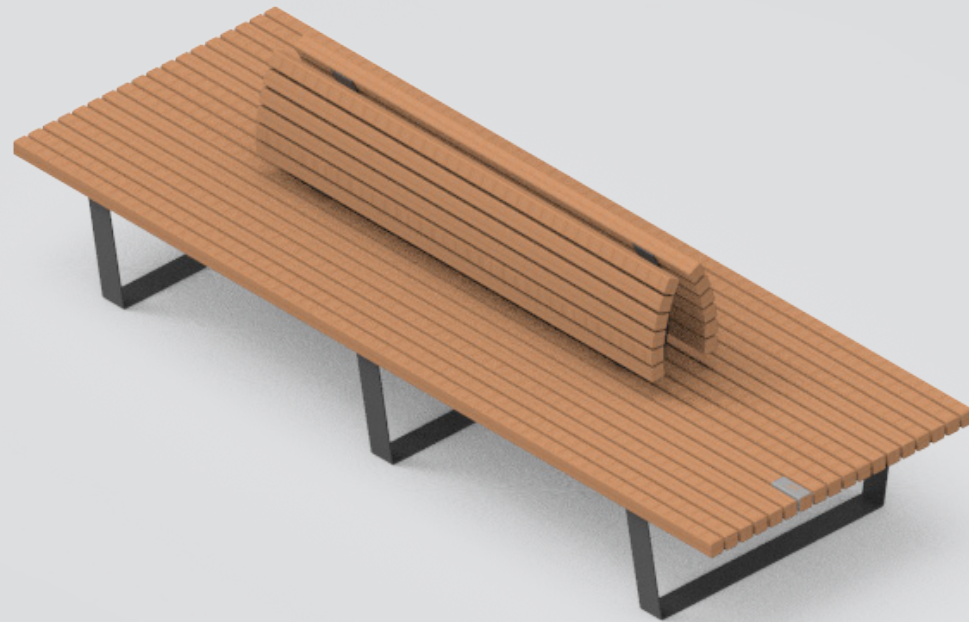

Bench A-symmetrical Double

240x110x85cm
300110x85cm

Cumaru FSC 100%

CorTen steel

RAL Colour

Public Outdoor Creations
Proostwetering 78
3604 DB Maarssen
The Netherlands
+ 31 (0)346 8301 72
info@publicoutdoorcreations.nl
www.publicoutdoorcreations.nl