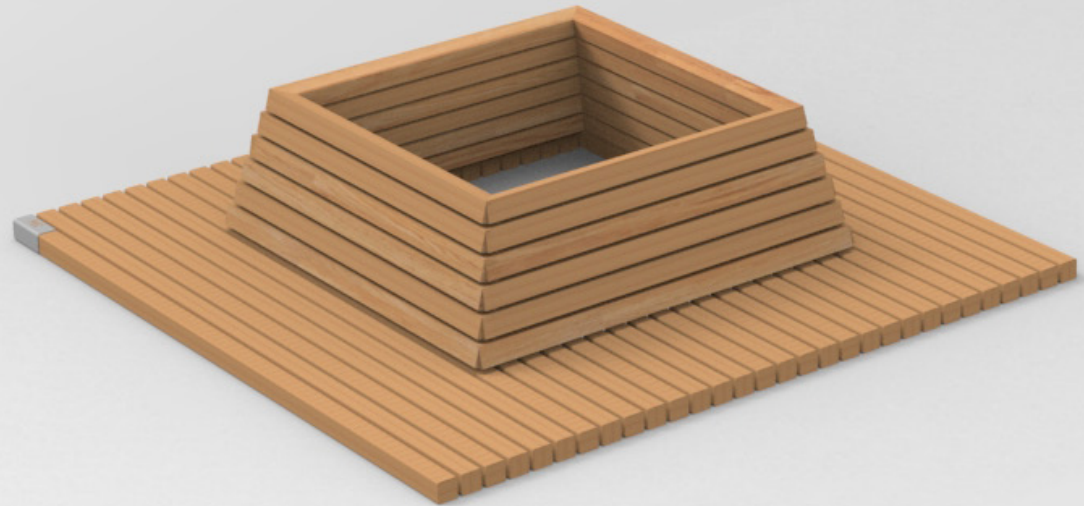

# i-cone

Public Outdoor Creations  
Proostwetering 78  
3604 DB Maarssen  
The Netherlands  
+ 31 (0)346 8301 72  
info@publicoutdoorcreations.nl  
www.publicoutdoorcreations.nl